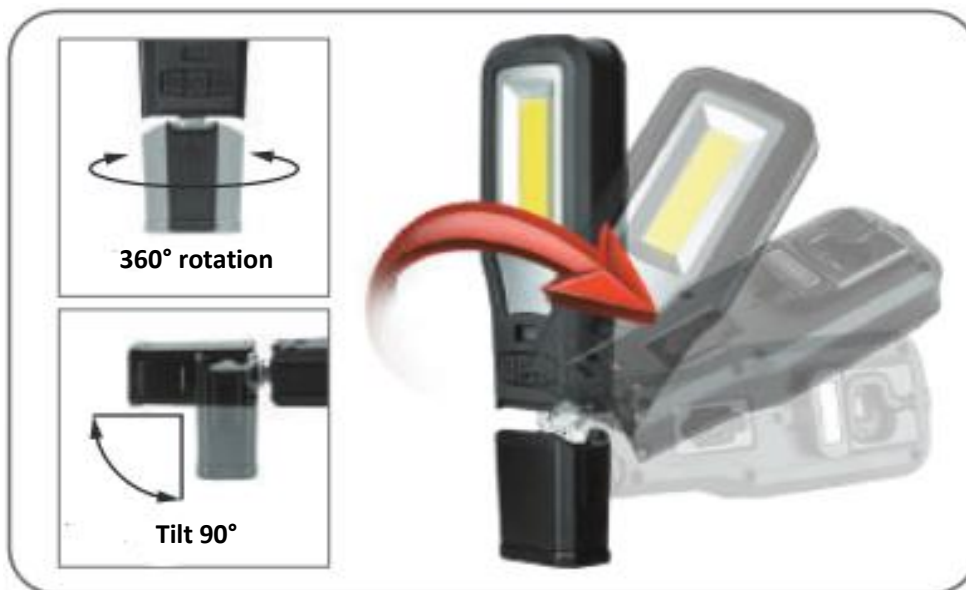

High heat dissipation efficiency

The exposed metal aluminum block significantly increases the heat dissipation efficiency of the device.

Battery charge indicator

5 LEDs

★ Each diode indicates approximately 20% of the device's charge